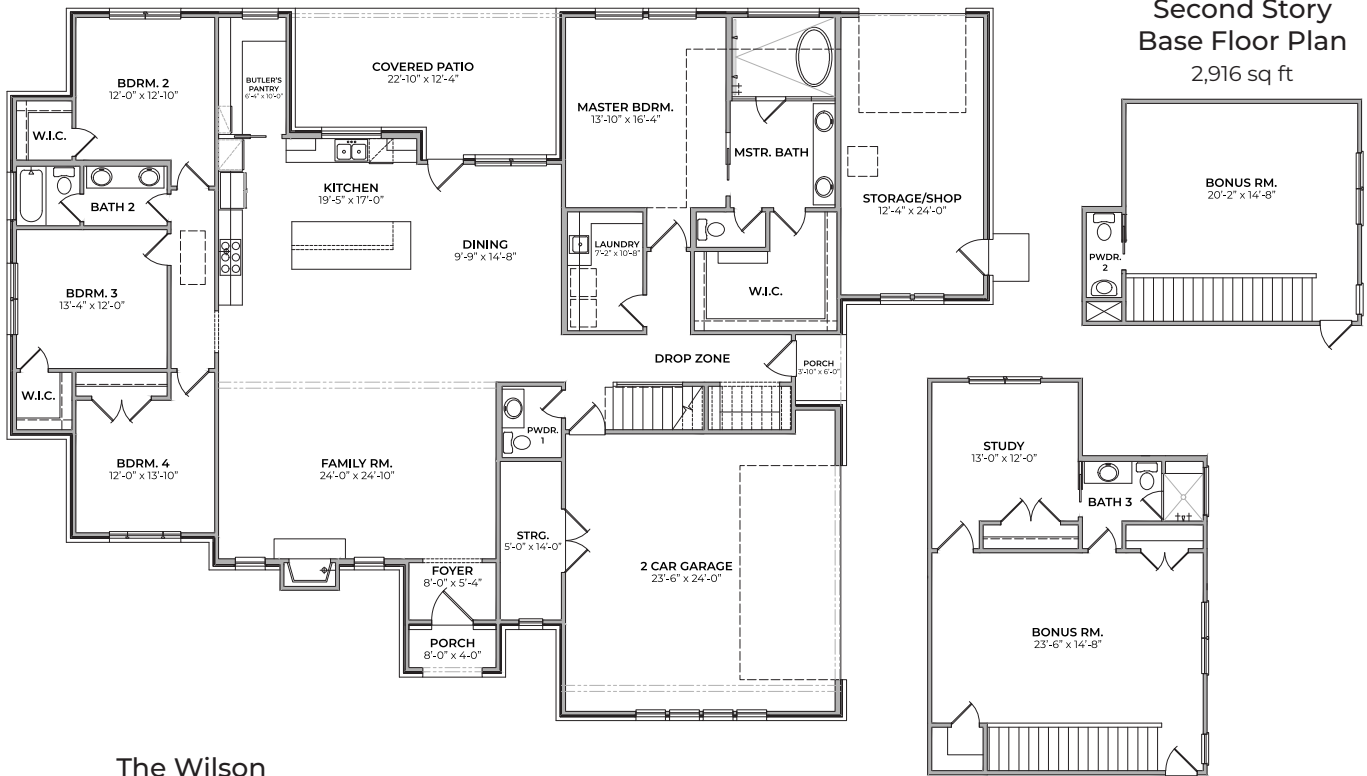

The Wilson

The Wilson

Square Footage: 2,916-3,228 sq ft
Width/Depth: 82'-11" x 59'-11"