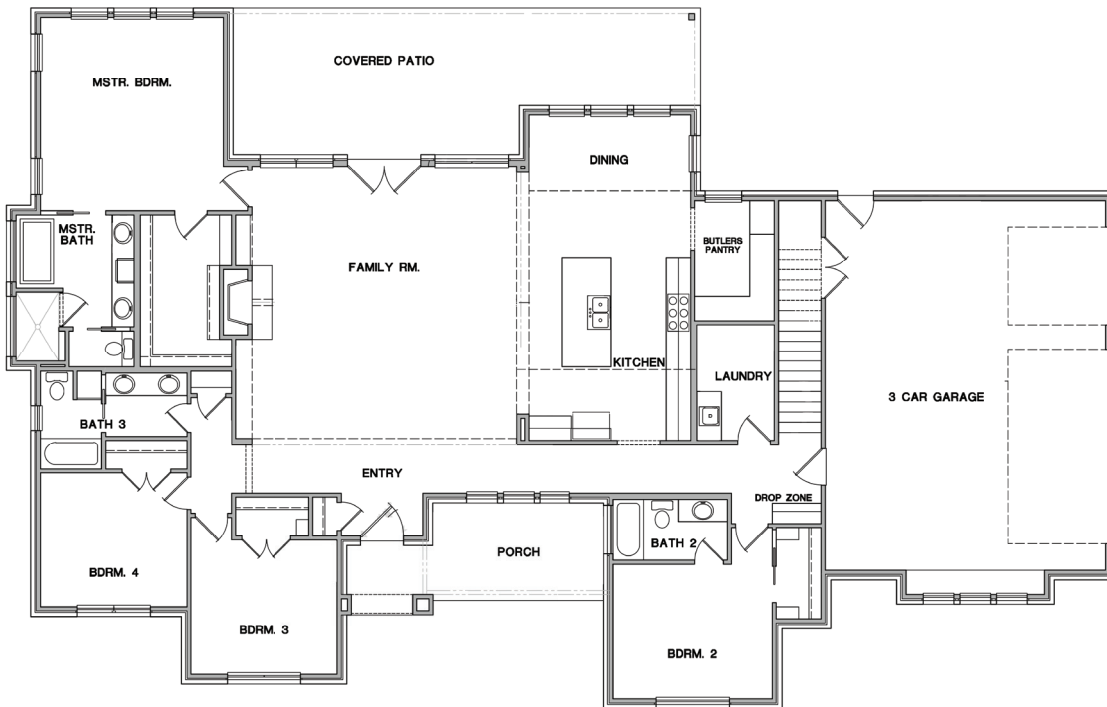

The Teddy

The Teddy
Square Footage: 3,109 sq ft
Width/Depth: 90'-11" x 57'-5"