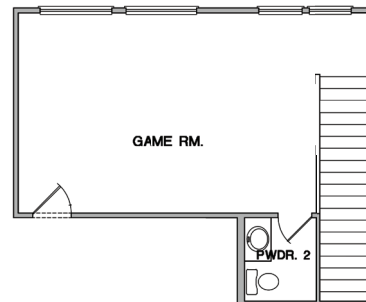

The Teddy

The Teddy
Square Footage: 3,109 sq ft
Width/Depth: 90'-11" x 57'-5"