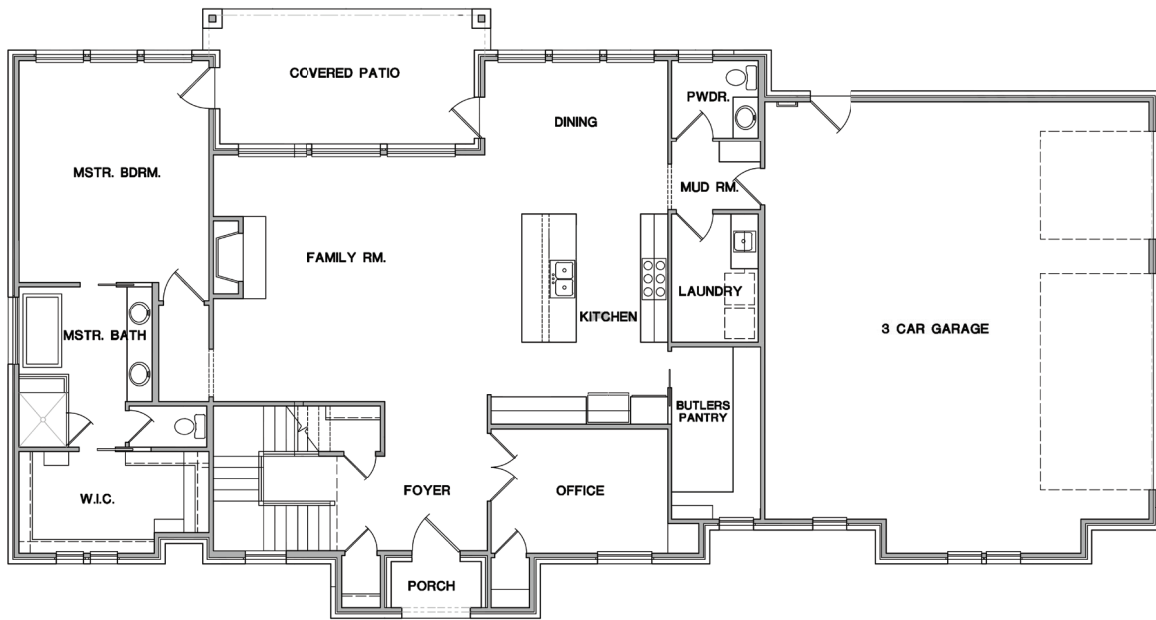

The Merigold

The Merigold
Square Footage: 2,987 sq ft
Width/Depth: 84' x 44'-11"