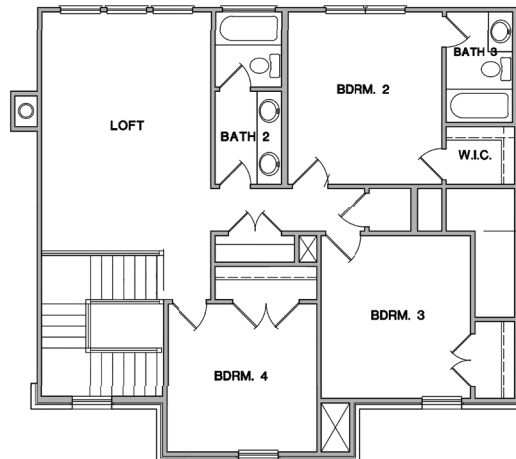

The Merigold

The Merigold
Square Footage: 2,987 sq ft
Width/Depth: 84' x 44'-11"