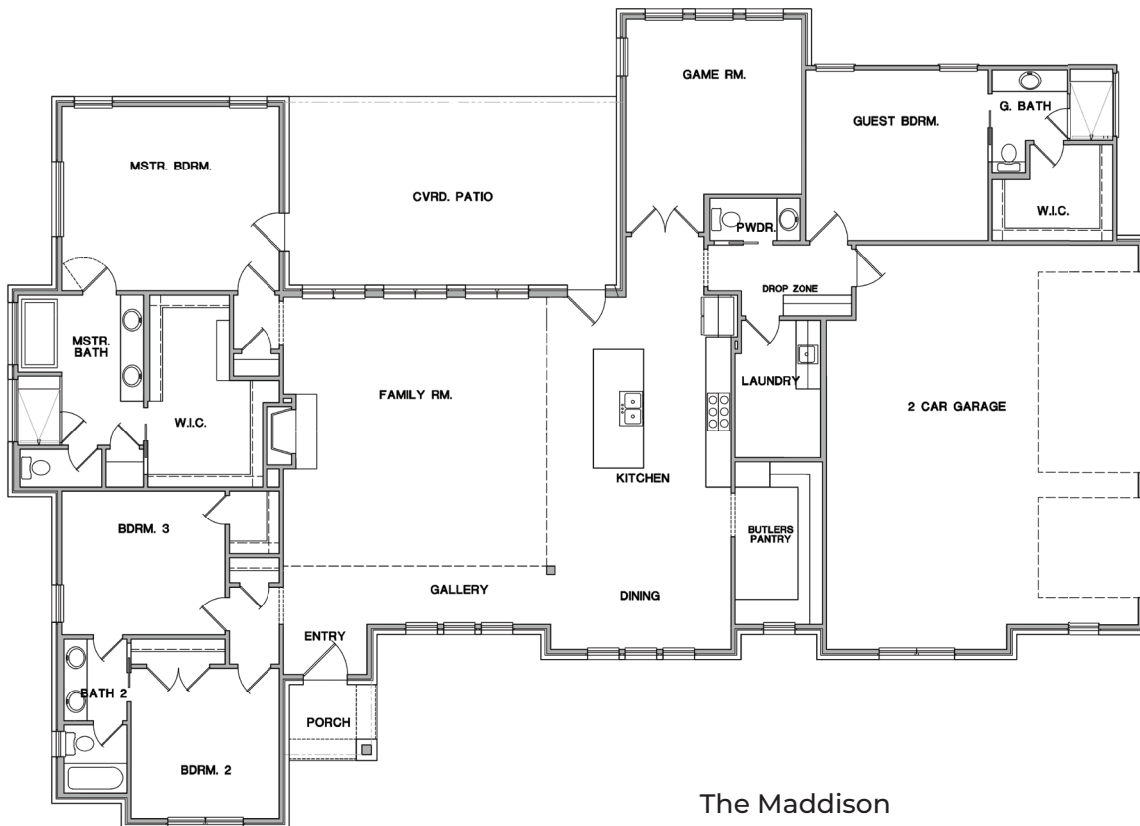

The Maddison

The Maddison

Square Footage: 3,120 sq ft
Width/Depth: 90'-11" x 64'-6"