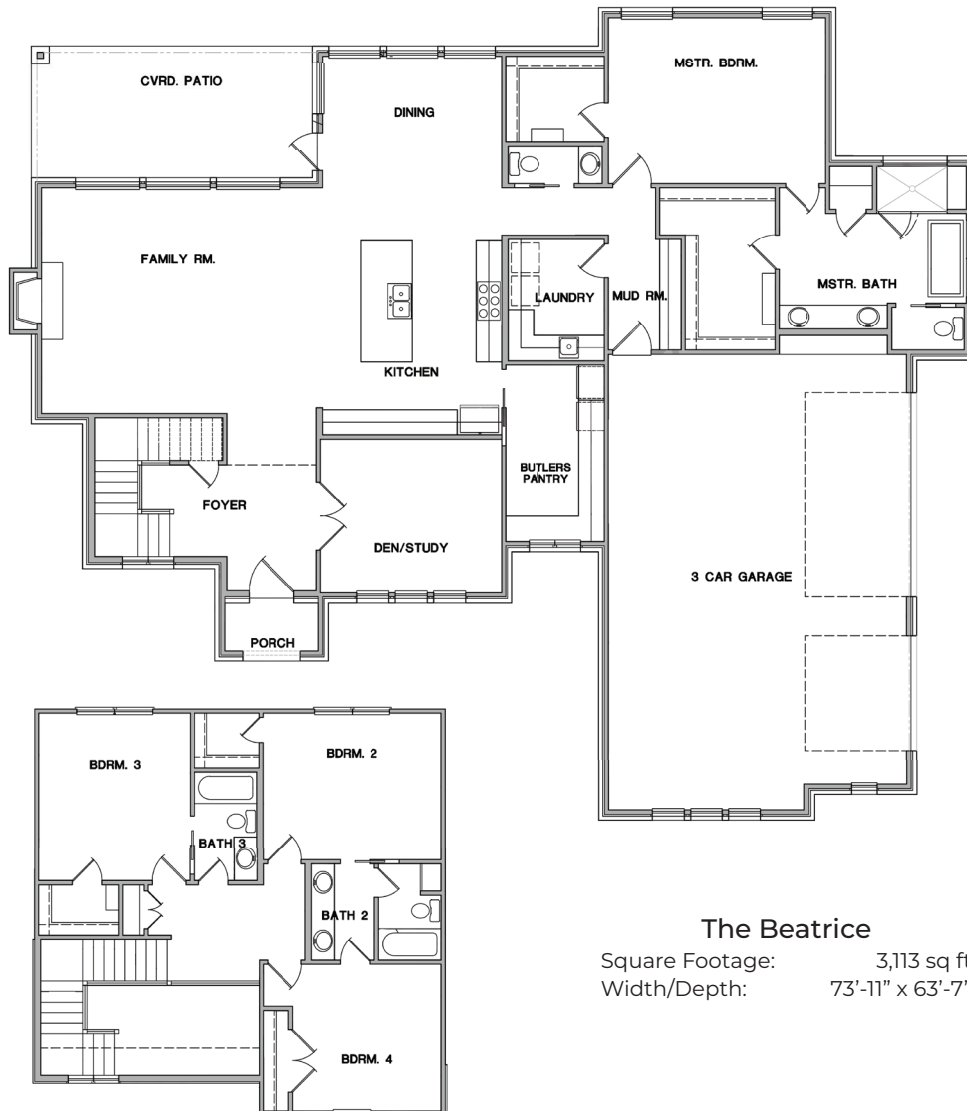

# The Beatrice

## The Beatrice

Square Footage: 3,113 sq ft  
Width/Depth: 73'-11" x 63'-7"